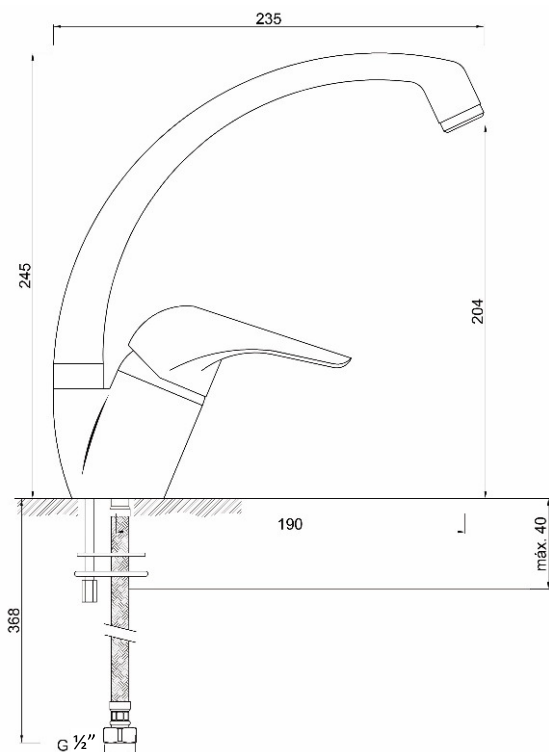

## Description

- Confort 204
- Spout 235
- Flow rate 13,2 l/min.
- Rotation 360°;
- Without pop-up waste.

- L=370mm, G 1/2", M10x1 Male;
- Flow rate until 28 l /min;
- Curve radius 30mm;
- Up to 10 bar;
- Up to 90°C.
- **MADE IN SPAIN**

**100% MADE IN EU**

**10 YEARS WARRANTY**

CERTIFIED BY